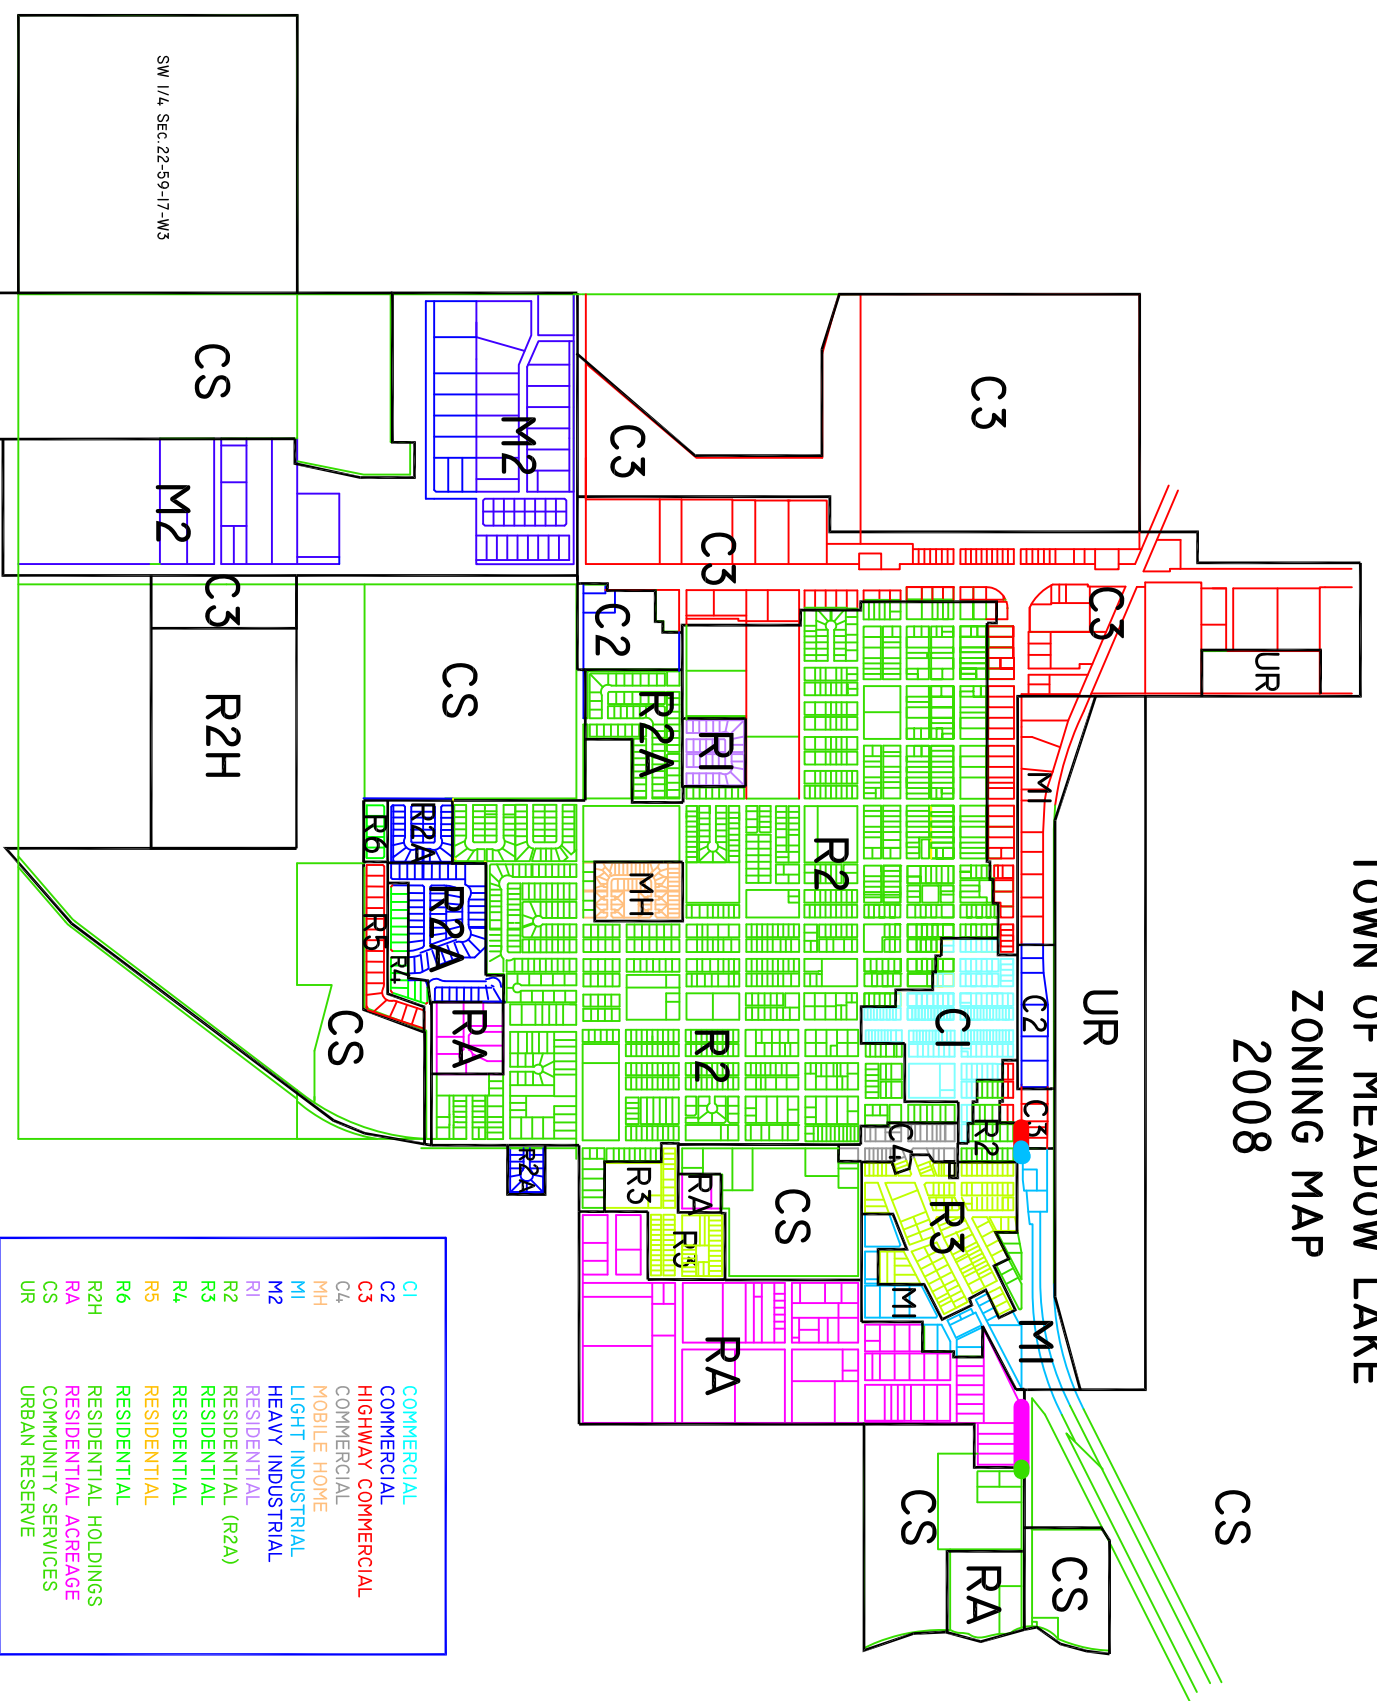

TOWN OF MEADOW LAKE ZONING MAP 2008

SW 1/4, Sec. 22-59-17-W3